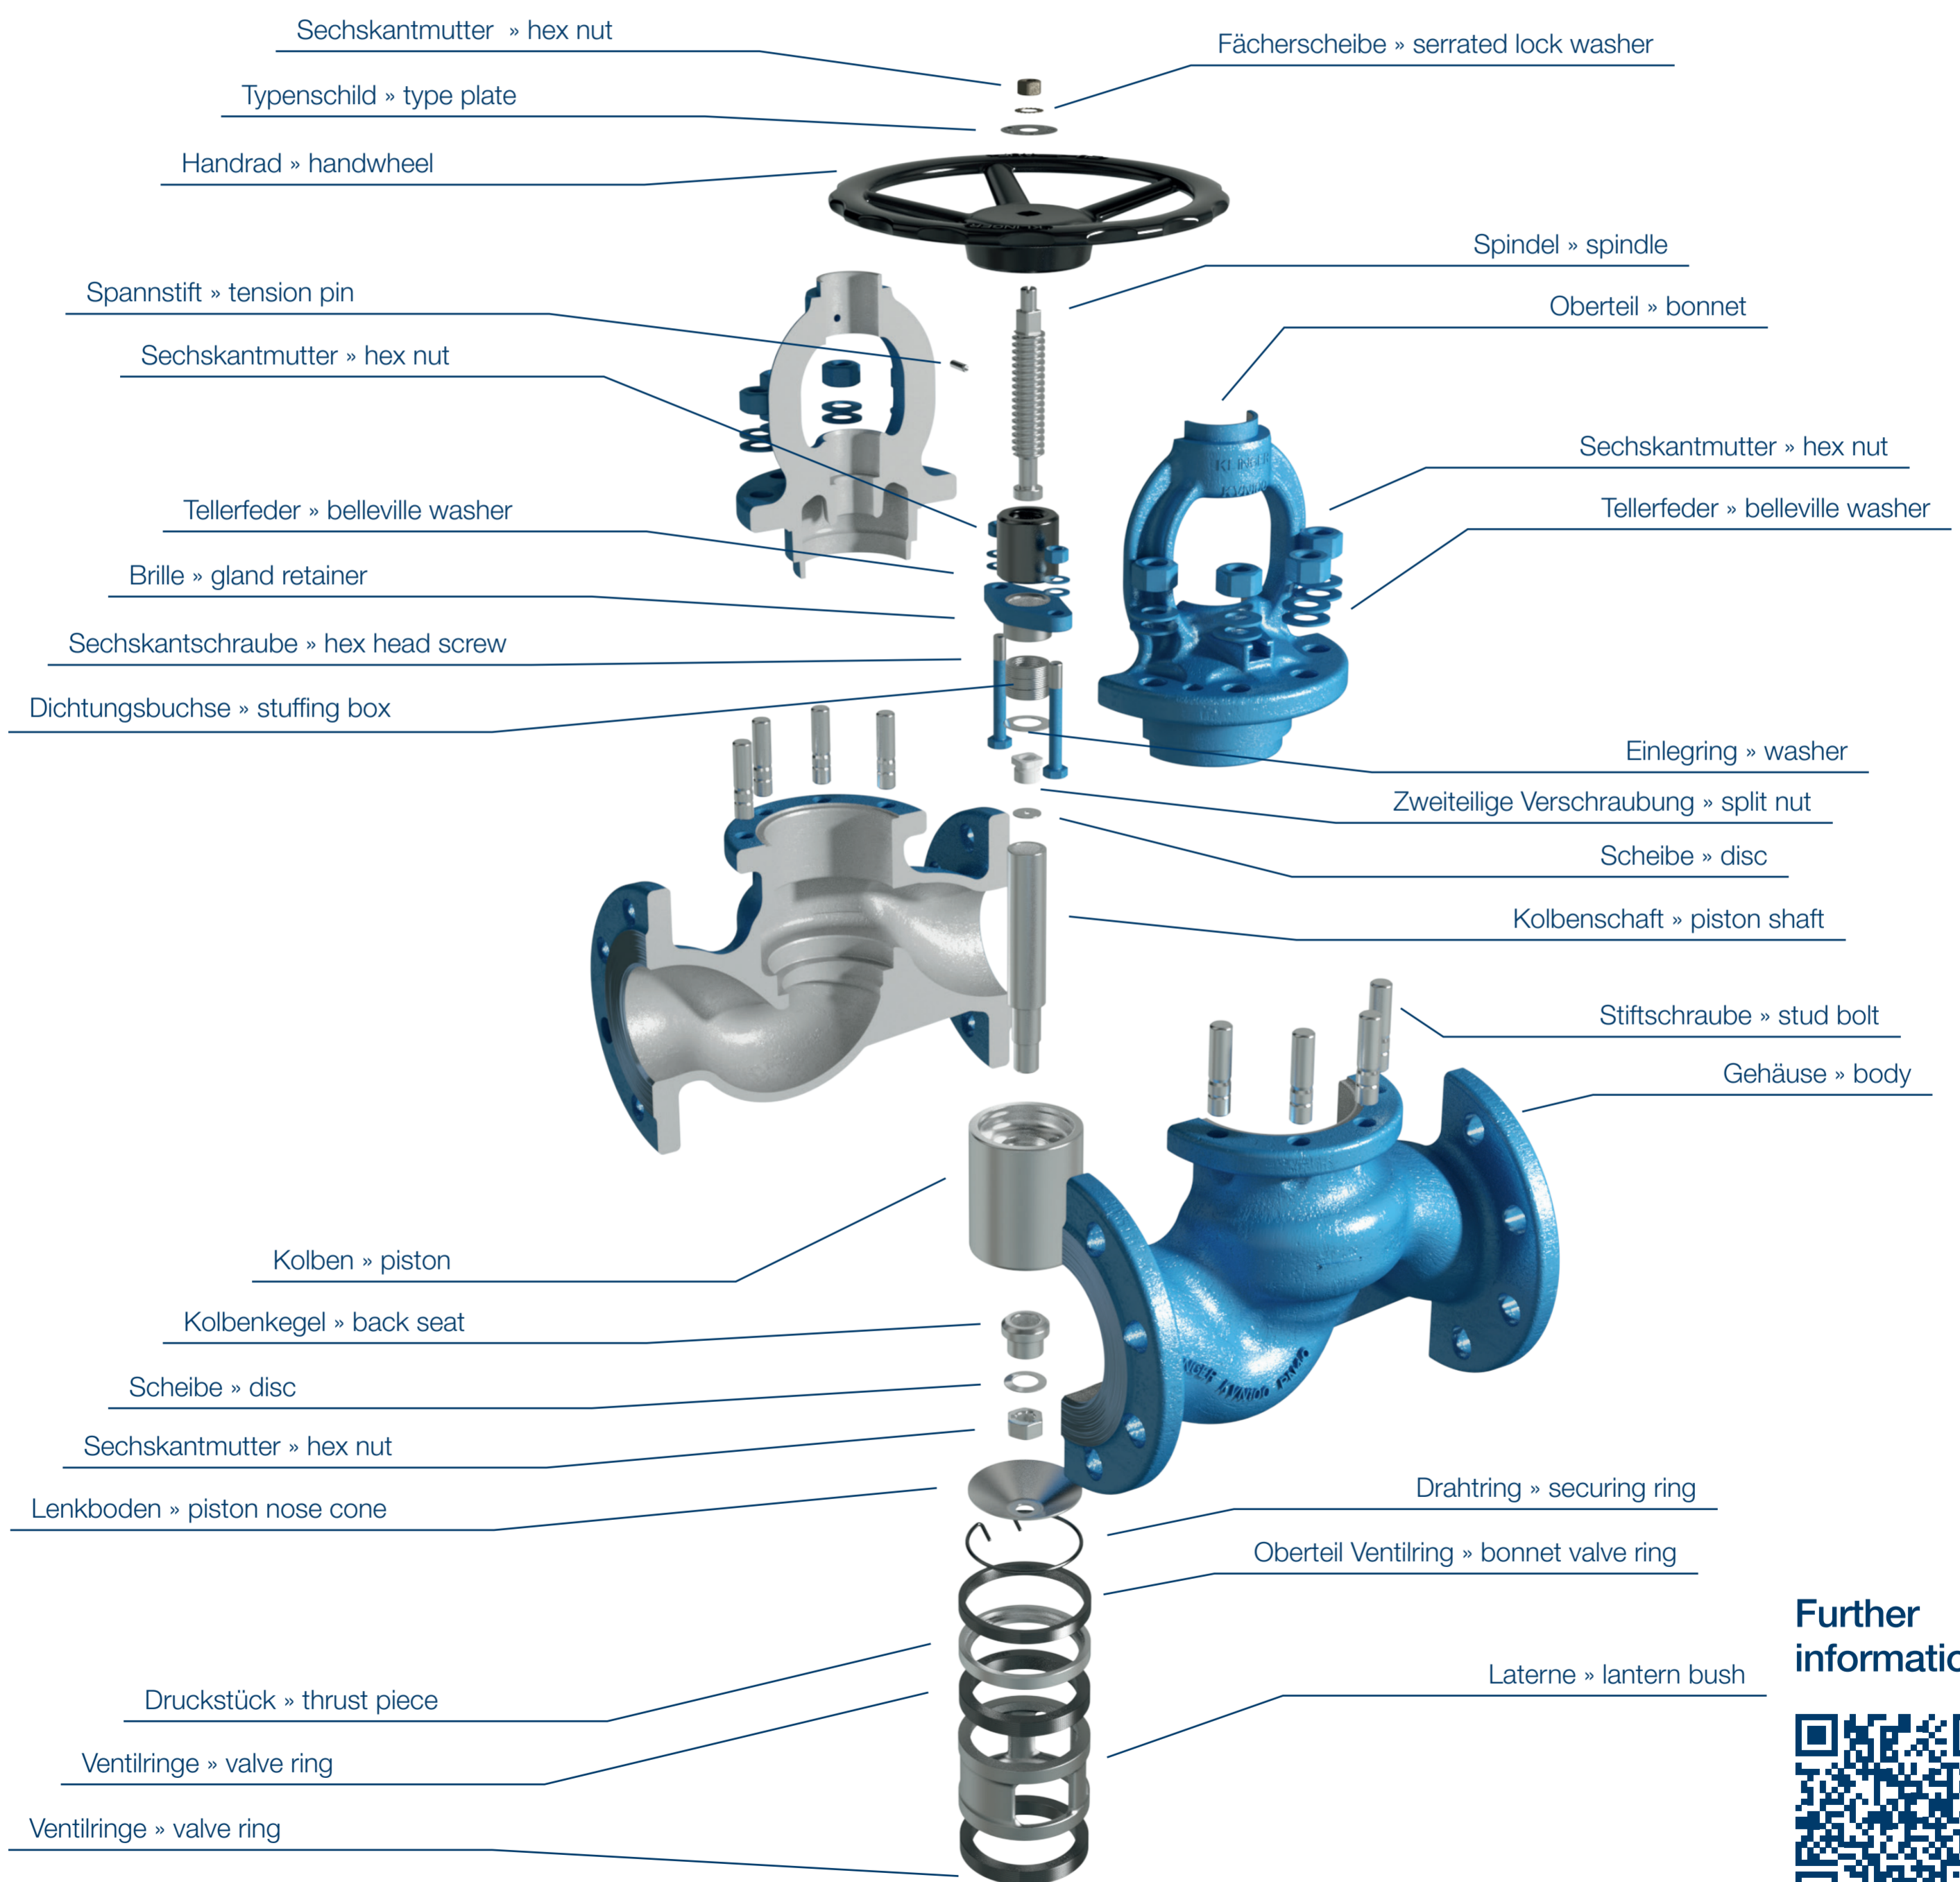

PISTON VALVES KVN \geq DN 65

Further information: